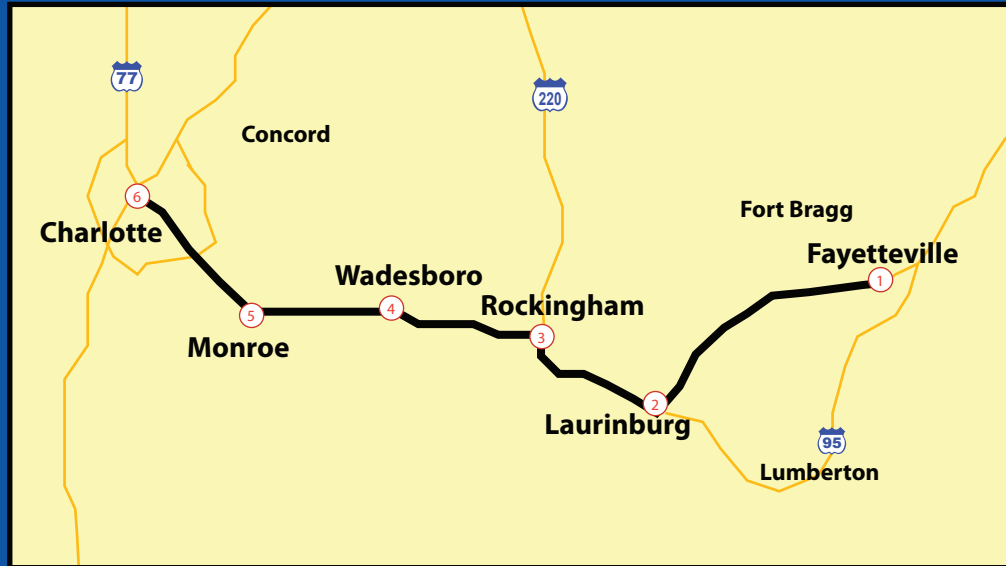

Queen City Connector Map

Links to:

1-800-231-2222
www.greyhound.com

Fayetteville Area System of Transit
(910) 433-1747
www.ridefast.net

Charlotte Area Transit System
(704) 336-RIDE (7433)
www.ridetransit.org

Queen City Connector

Map and Schedule
Serving
Fayetteville, Laurinburg
Rockingham, Wadesboro
Monroe, & Charlotte

www.CoachAmericaNC.com

(704)509-1725

Queen City Connector Schedule

Heading West					
Fayetteville	Laurinburg	Rockingham	Wadesboro	Monroe	Charlotte
→	→	→	→	→	→
AM 9:20	10:25	10:55	11:15	11:55	12:50 PM
Heading East					
Charlotte	Monroe	Wadesboro	Rockingham	Laurinburg	Fayetteville
→	→	→	→	→	→
PM 6:00	6:55	7:35	7:55	8:25	9:30 PM

Fayetteville *
324 Person St.
Greyhound Station
1-910-483-2580

Laurinburg *
1612 S. Main St.
Shell Station
1-910-276-7888

Rockingham
408 East Broad Ave
Central Taxi

Wadesboro
2458 US Highway 74 East
McRae Construction

Operates 7 days a week, 365 days a year

Connector Fares

	Laurinburg	Rockingham	Wadesboro	Monroe	Charlotte
Fayetteville	\$10	\$16	\$21	\$23	\$26
Laurinburg		\$10	\$13	\$18	\$21
Rockingham			\$7	\$10	\$14
Wadesboro				\$8	\$12
Monroe					\$8